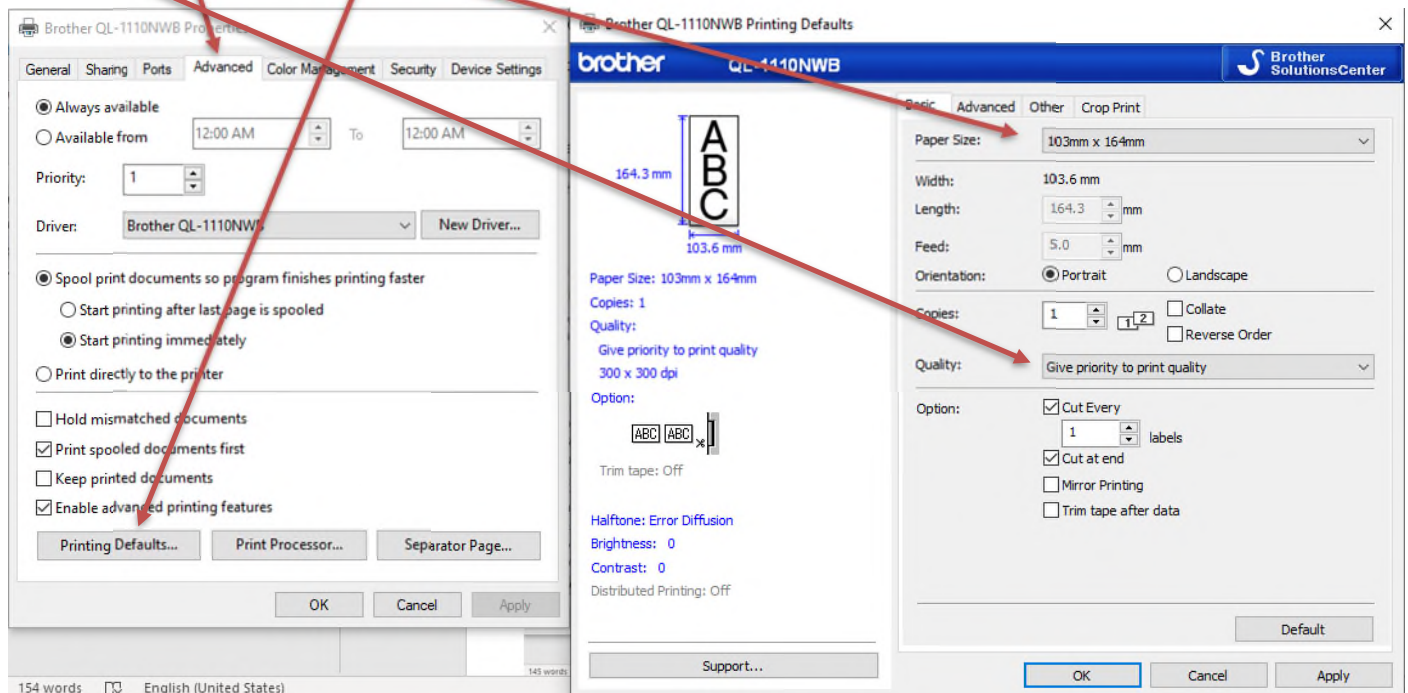

Setup Printing Defaults and Preferences for Shipping Label – DK-11247 (103x164mm)

Go to control panel and select “Devices and Printers” or “Printers and Scanners”

Right click your device and select “Printer properties”

Select Advanced then “Printing Defaults”

Set the paper size to the same Media in your machine (It is critical that this is correct)

Set the quality to “Give priority to print quality” (It is critical that this is correct)